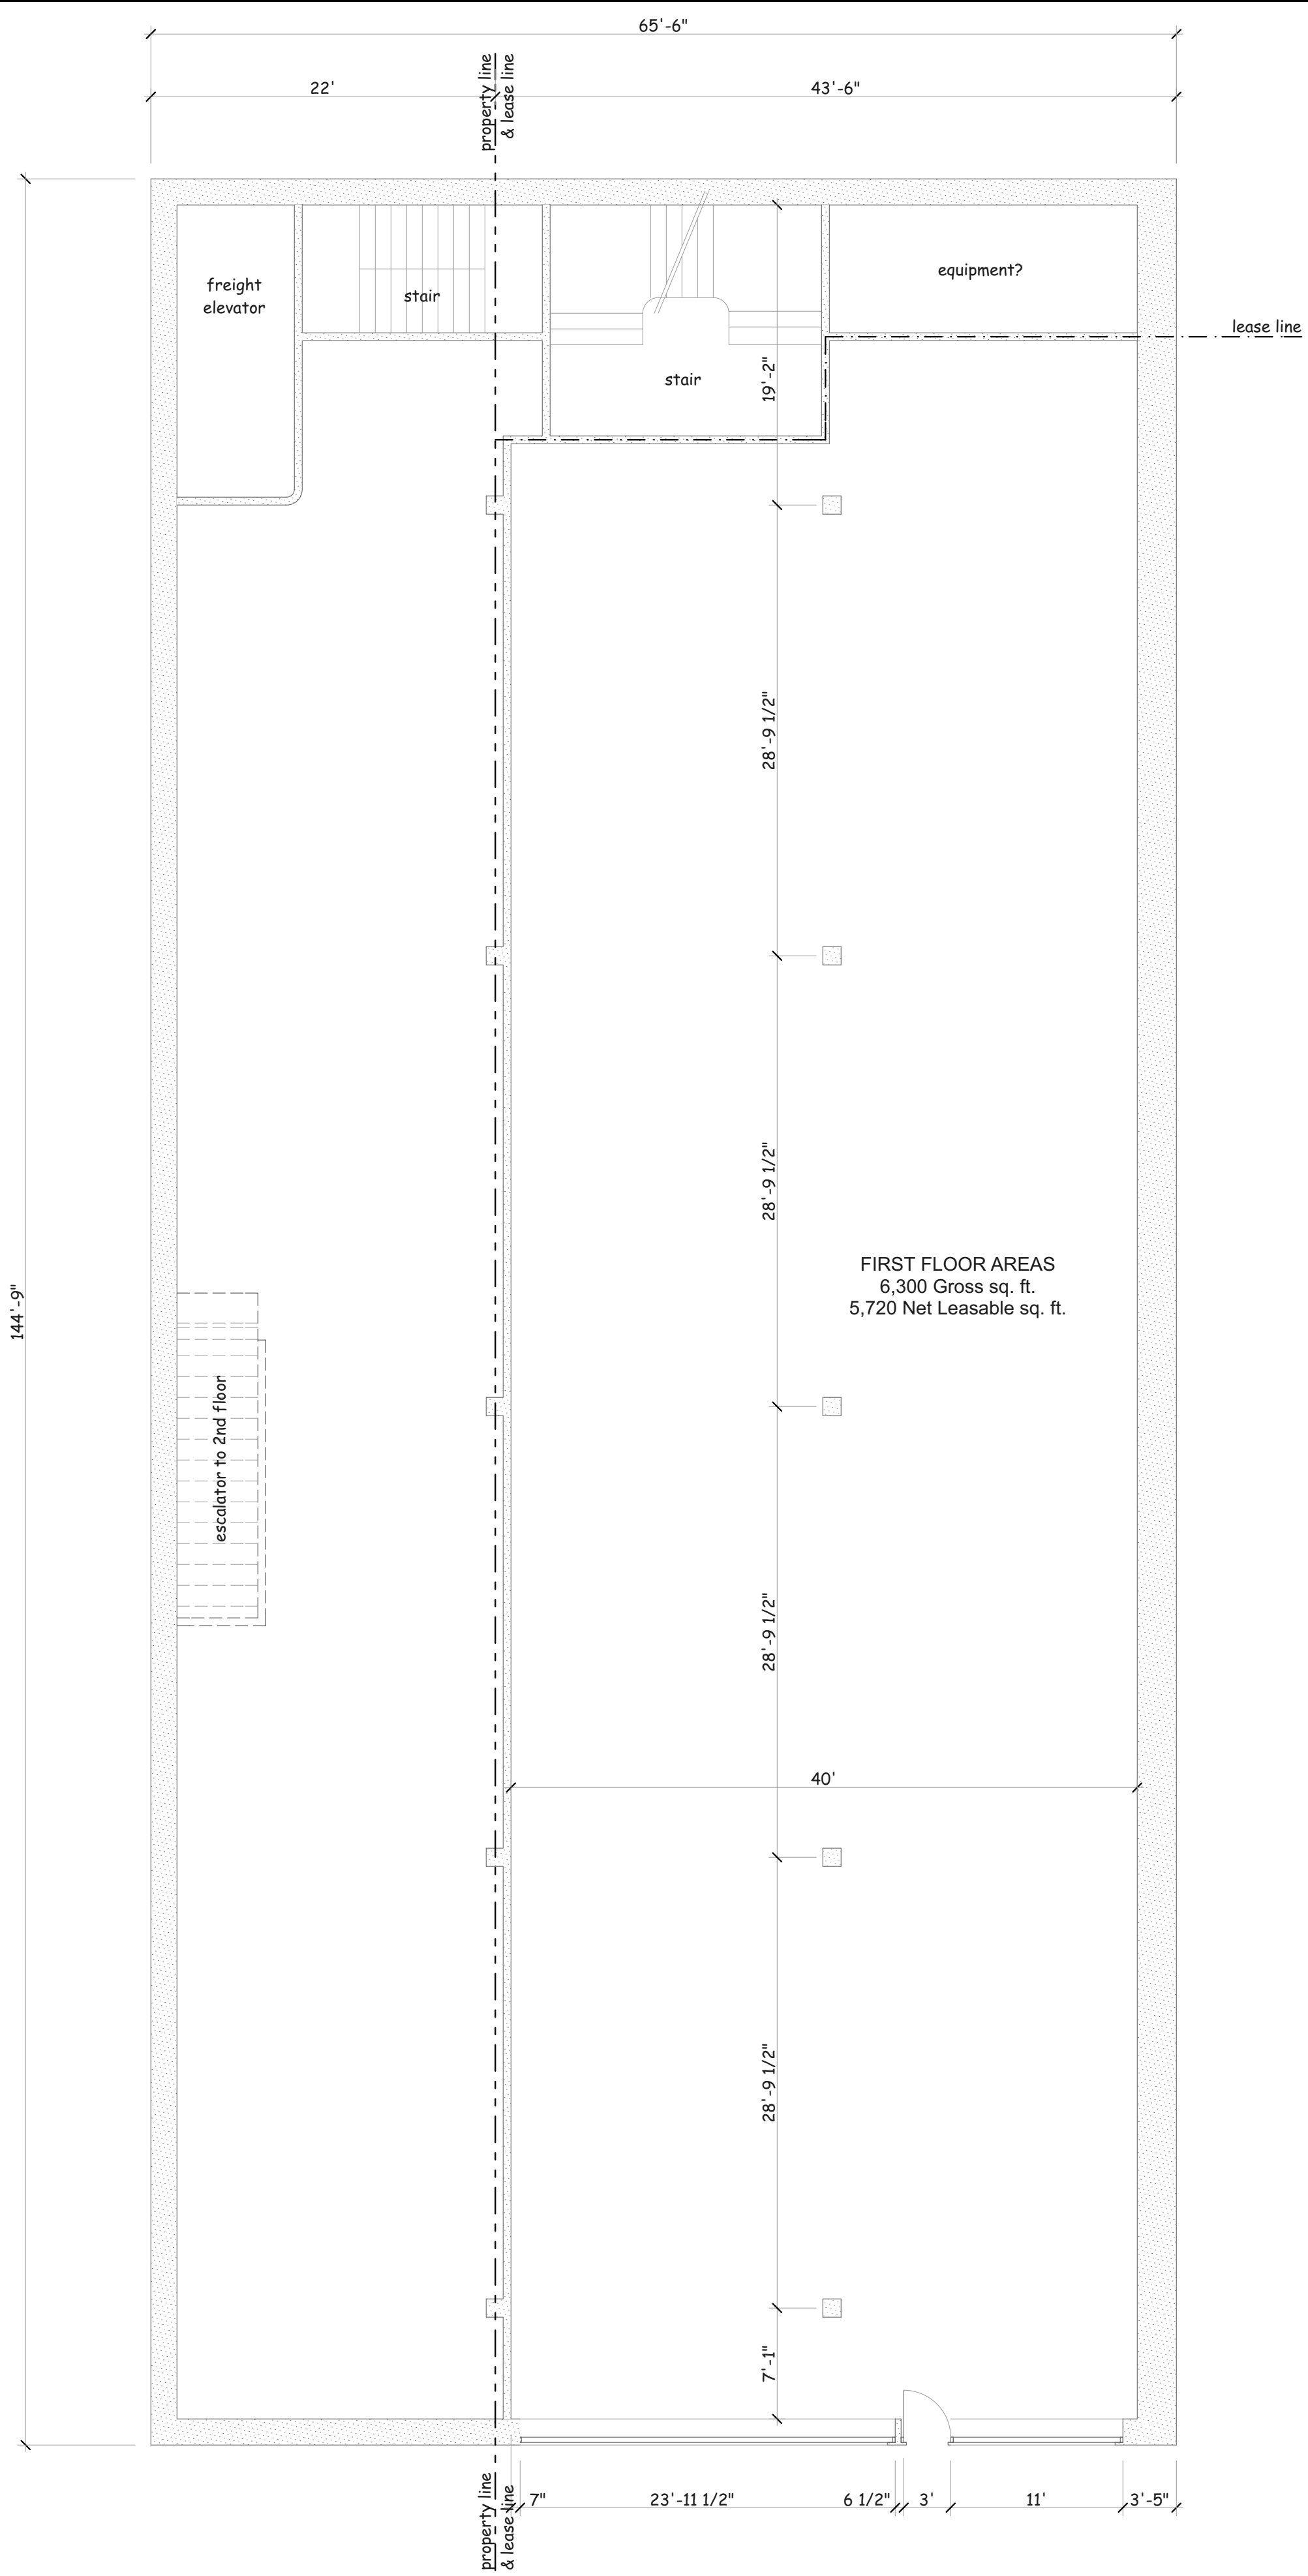

Consultants:

February 24, 2016

6021 Penn Avenue
Pittsburgh, Pennsylvania
for
Kamin Realty Co.
490 S. Highland Ave.
Pittsburgh
Pennsylvania, 15205

Richard L. Beattie Jr.
Architect

2141 Ardmore Boulevard Suite 1
Pittsburgh, Pennsylvania 15221
(412) 351-7741
fax (412) 351-7503
RLBArchitect@verizon.net

Floor Plans

A-101