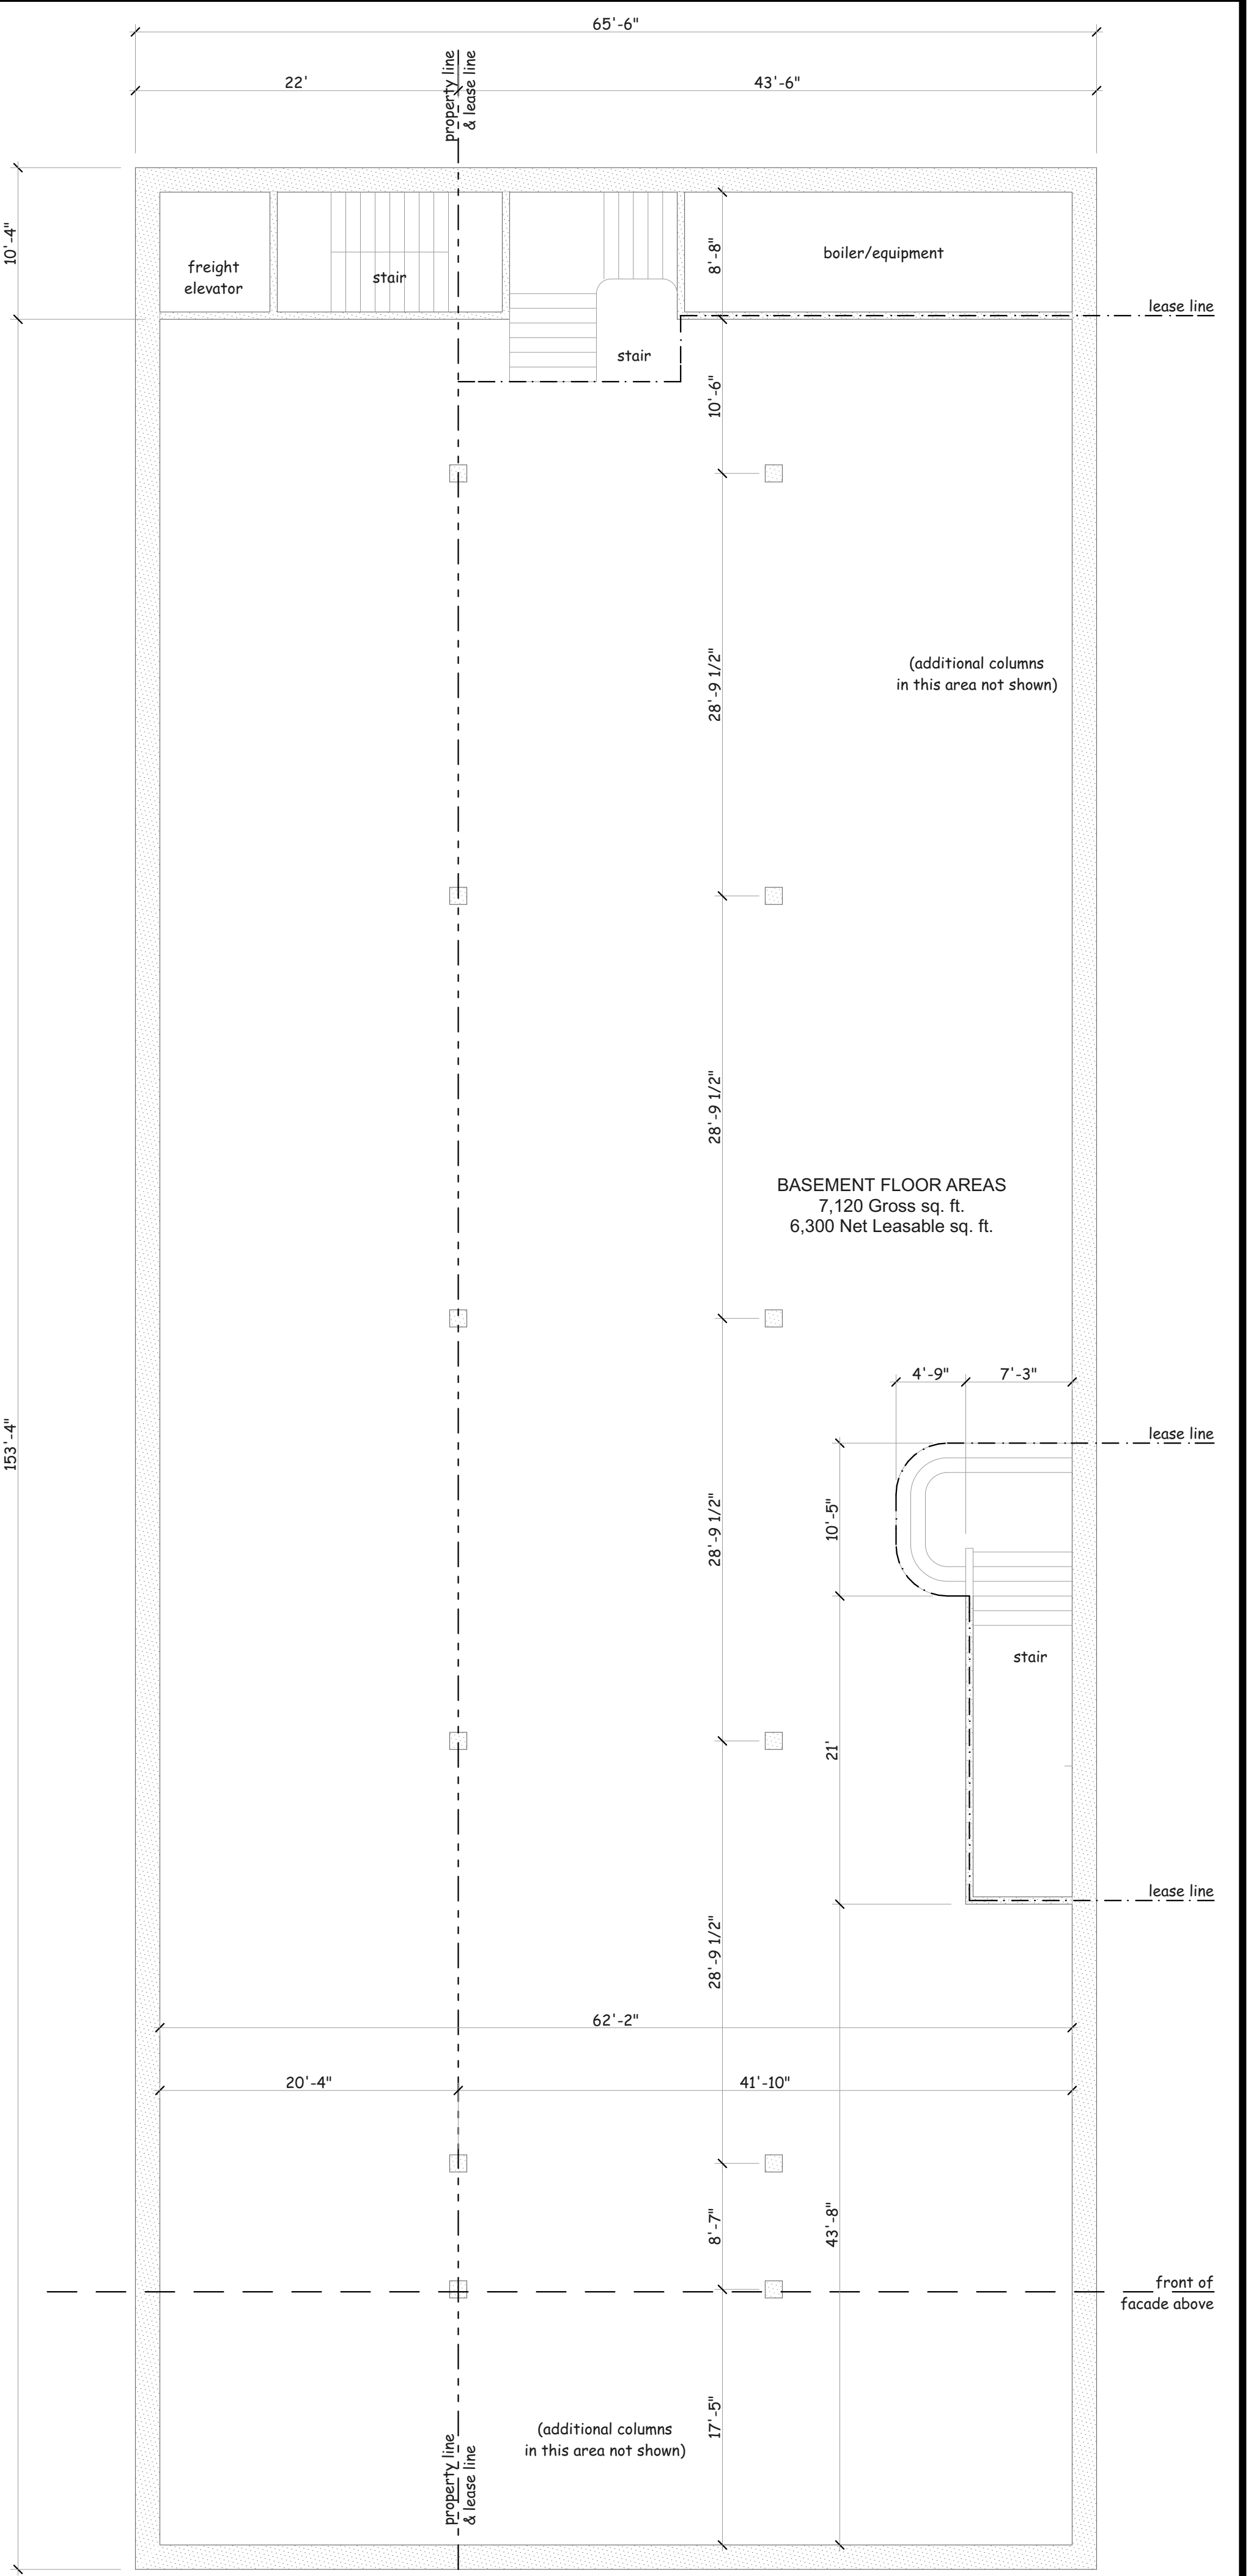

Consultants:

February 24, 2016

6021 Penn Avenue
Pittsburgh, Pennsylvania
for
Kamin Realty Co.
490 S. Highland Ave.
Pittsburgh
Pennsylvania, 15205

Richard L. Beattie Jr.
Architect

2141 Ardmore Boulevard Suite 1
Pittsburgh, Pennsylvania 15221
(412) 351-7741
fax (412) 351-7503
RLBArchitect@verizon.net

Floor Plans

A-101